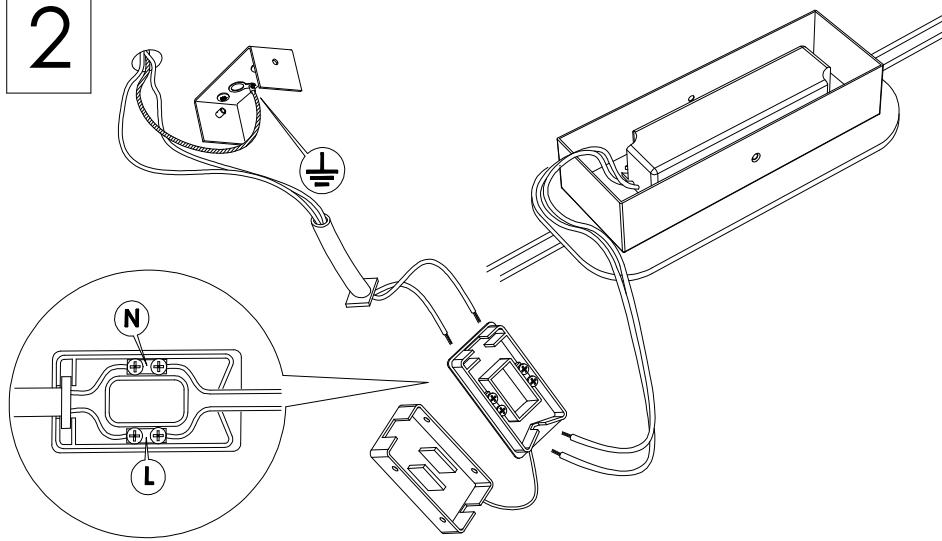

TRATTO
PARETE / WALL

Cattaneo
new lighting atmospheres

ART. 754/30 A 220-240V 15W LED 24V dc
ART. 754/60 A 220-240V 30W LED 24V dc
ART. 754/90 A 220-240V 45W LED 24V dc

CL. I  

1

2

3

4