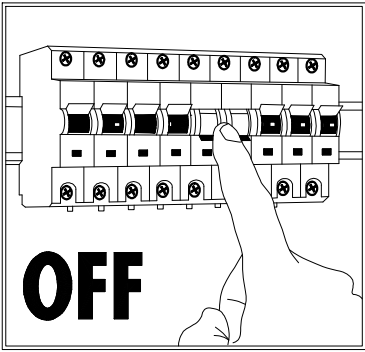

TRATTO
PARETE / WALL

Cattaneo
new lighting atmospheres

ART. 754/30 A 220-240V 15W LED 24V dc
ART. 754/60 A 220-240V 30W LED 24V dc
ART. 754/90 A 220-240V 45W LED 24V dc

CL. I  

1

2

3

4