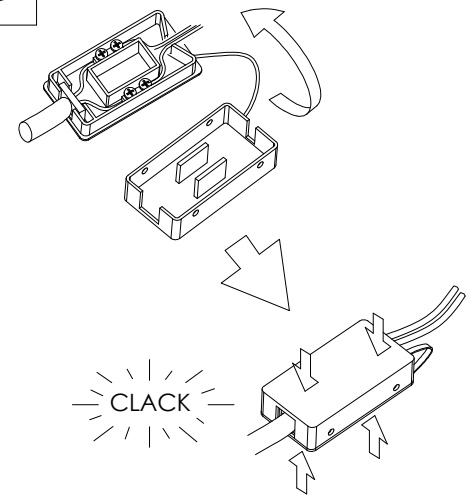

TRATTO
PARETE / WALL

Cattaneo
new lighting atmospheres

ART. 754/30 A 220-240V 15W LED 24V dc
ART. 754/60 A 220-240V 30W LED 24V dc
ART. 754/90 A 220-240V 45W LED 24V dc

CL. I  

1

2

3

4