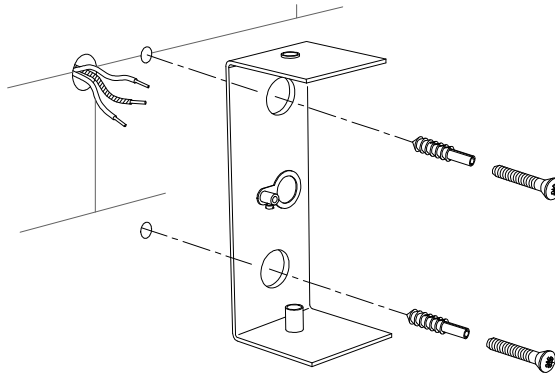

TRATTO
PARETE / WALL

Cattaneo
new lighting atmospheres

ART. 754/30 A 220-240V 15W LED 24V dc
ART. 754/60 A 220-240V 30W LED 24V dc
ART. 754/90 A 220-240V 45W LED 24V dc

CL. I  

1

2

3

4