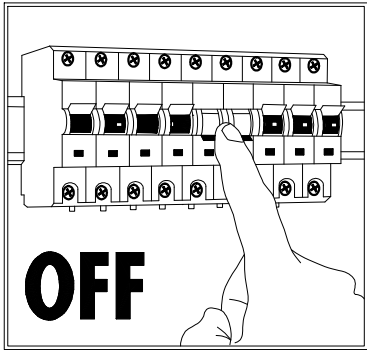

TRATTO
PARETE / WALL

Cattaneo
new lighting atmospheres

ART. 754/30 A 220-240V 15W LED 24V dc
ART. 774/60 A 220-240V 30W LED 24V dc
ART. 774/90 A 220-240V 45W LED 24V dc

CL. I CE 

1

2

3

4