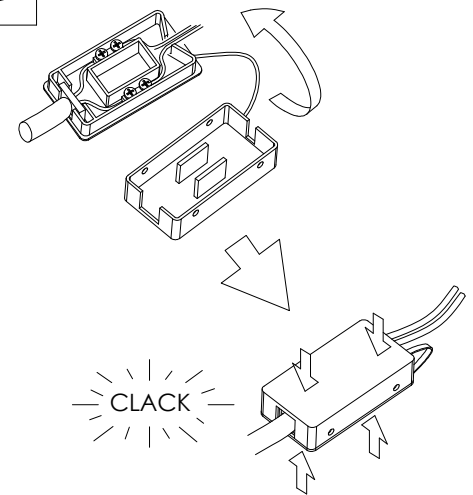

TRATTO
PARETE / WALL

Cattaneo
new lighting atmospheres

ART. 754/30 A 220-240V 15W LED 24V dc
ART. 774/60 A 220-240V 30W LED 24V dc
ART. 774/90 A 220-240V 45W LED 24V dc

CL. I CE 

1

2

3

4