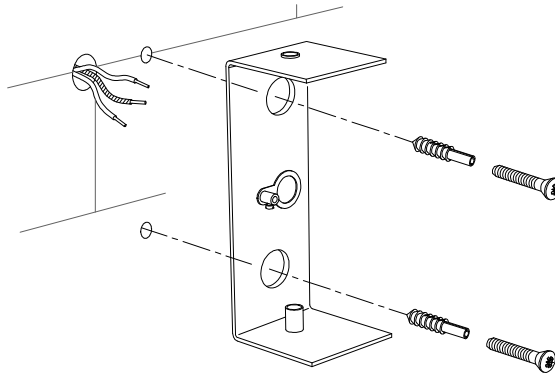

TRATTO
PARETE / WALL

Cattaneo
new lighting atmospheres

ART. 754/30 A 220-240V 15W LED 24V dc
ART. 774/60 A 220-240V 30W LED 24V dc
ART. 774/90 A 220-240V 45W LED 24V dc

CL. I CE 

1

2

3

4