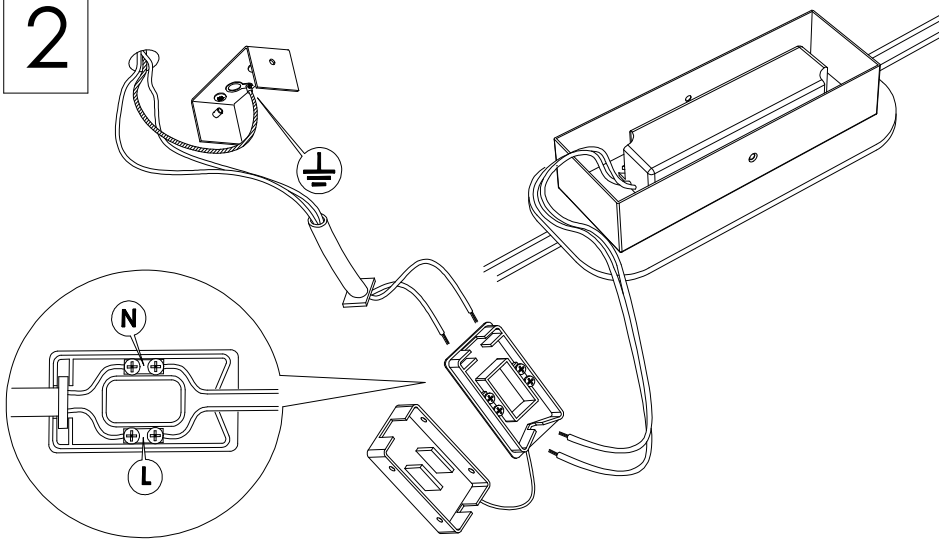

TRATTO
PARETE / WALL

Cattaneo
new lighting atmospheres

ART. 754/30 A 220-240V 15W LED 24V dc
ART. 774/60 A 220-240V 30W LED 24V dc
ART. 774/90 A 220-240V 45W LED 24V dc

CL. I CE 

1

2

3

4