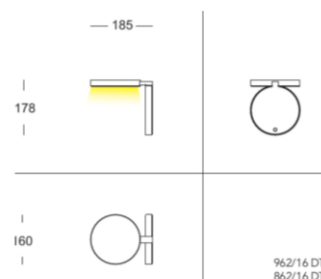

Immerse yourself in timeless elegance with the Olimpia wall and ceiling lamp. This illuminating work of art masterfully combines form and function, distinguished by its versatility and ability to adapt to any environment. Equipped with an adjustable mechanism that allows the light to be precisely directed and with three different light intensities at the touch of a button, the Olimpia lamp offers flawless illumination in every direction. Available in a range of sophisticated colours, including white, sand, black and pearl grey, as well as new versions in satin gold and satin bronze, it blends harmoniously with any interior decoration scheme, adding a touch of sophistication and style.

SCHEMA TECNICA

CODICE ARTICOLO	962/16 DT
SORGENTE LUMINOSA	LED
POTENZA LED	1x15 W
ALIMENTAZIONE	230 V
DRIVER	INTEGRATO
TEMPERATURA DI COLORE	3000°K (SU RICHIESTA 2700°K/4000°K)
FLUSSO LUMINOSO NOMINALE	1800lm
DIMMERABILE	PHASE-CUT DIMMING
DIREZIONE EMISSIONE LUMINOSA	MONOEMISSIONE
FREQUENZA	50/60 Hz
TIPOLOGIA	PARETE SOFFITTO
AMBIENTE INSTALLATIVO	INDOOR
ORIENTABILITA'	SI (360°)
GRADO DI PROTEZIONE	IP20
MATERIALE STRUTTURA	ALLUMINIO
MATERIALE DIFFUSORE	METALCRILATO SABBBIATO
PESO LORDO	840 gr
PESO NETTO	700 gr
VOLUME	0.0024 mc

FINITURA

Special colours

Bronze

Plated Gold

Guarda il video
Watch the video
Video ansehen

Dimensioni

962/16 DT
862/16 DT