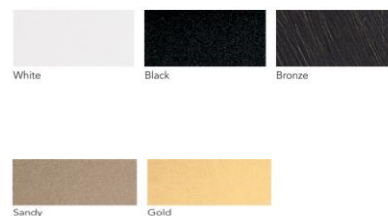

Cattaneo

new lighting atmospheres

Lucilla

910/1 P

La lampada plafone Lucilla è un'illuminazione altamente personalizzabile, progettata per adattarsi a qualsiasi ambiente. Grazie ai collegamenti a jack, l'installazione risulta facile e veloce. La luce è orientabile a 360°, permettendoti di dirigere l'illuminazione dove desideri. Inoltre, la lampada è dimmerabile sia con sistema Push che DALI, offrendo un controllo preciso dell'intensità luminosa. Disponibile in vari colori, la Lucilla si integra perfettamente con qualsiasi stile di arredamento.

The Lucilla ceiling lamp offers highly customizable lighting, designed to fit any environment. Its jack connections make installation quick and easy. The light is 360° adjustable, allowing you to direct the illumination wherever you need it. Additionally, the lamp is dimmable with both Push and DALI systems, providing precise control over light intensity. Available in various colors, Lucilla seamlessly integrates with any decor style.

Die Lucilla Deckenleuchte bietet hochgradig anpassbare Beleuchtung, die für jede Umgebung konzipiert ist. Dank der Jack-Verbindungen ist die Installation schnell und einfach. Das Licht ist um 360° verstellbar, sodass Sie die Beleuchtung genau dorthin lenken können, wo Sie sie benötigen. Darüber hinaus ist die Leuchte sowohl mit Push- als auch DALI-Systemen dimmbar, was eine präzise Steuerung der Lichtintensität ermöglicht. Erhältlich in verschiedenen Farben, fügt sich Lucilla nahtlos in jeden Einrichtungsstil ein.

SCHEDA TECNICA