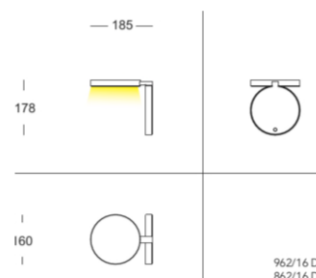

Immerse yourself in timeless elegance with the Olimpia wall and ceiling lamp. This illuminating work of art masterfully combines form and function, distinguished by its versatility and ability to adapt to any environment. Equipped with an adjustable mechanism that allows the light to be precisely directed and with three different light intensities at the touch of a button, the Olimpia lamp offers flawless illumination in every direction. Available in a range of sophisticated colours, including white, sand, black and pearl grey, as well as new versions in satin gold and satin bronze, it blends harmoniously with any interior decoration scheme, adding a touch of sophistication and style.

SCHEDA TECNICA

CODICE ARTICOLO	862/16 DT
SORGENTE LUMINOSA	LED
POTENZA LED	1x15 W
ALIMENTAZIONE	230 V
DRIVER	INTEGRATO
TEMPERATURA DI COLORE	3000°K (SU RICHIESTA 2700°k/4000°K)
FLUSSO LUMINOSO NOMINALE	1800lm
DIMMERABILE	PHASE-CUT DIMMING
DIREZIONE EMISSIONE LUMINOSA	MONOEMISSIONE
FREQUENZA	50/60 Hz
TIPOLOGIA	PARETE SOFFITTO
AMBIENTE INSTALLATIVO	INDOOR
ORIENTABILITA'	SI (360°)
GRADO DI PROTEZIONE	IP20
MATERIALE STRUTTURA	ALLUMINIO
MATERIALE DIFFUSORE	METALCRILATO SABBBIATO
PESO LORDO	840 gr
PESO NETTO	700 gr
VOLUME	0.0024 mc

FINITURA

Guarda il video
Watch the video
Video ansehen

Dimensioni

962/16 DT
862/16 DT