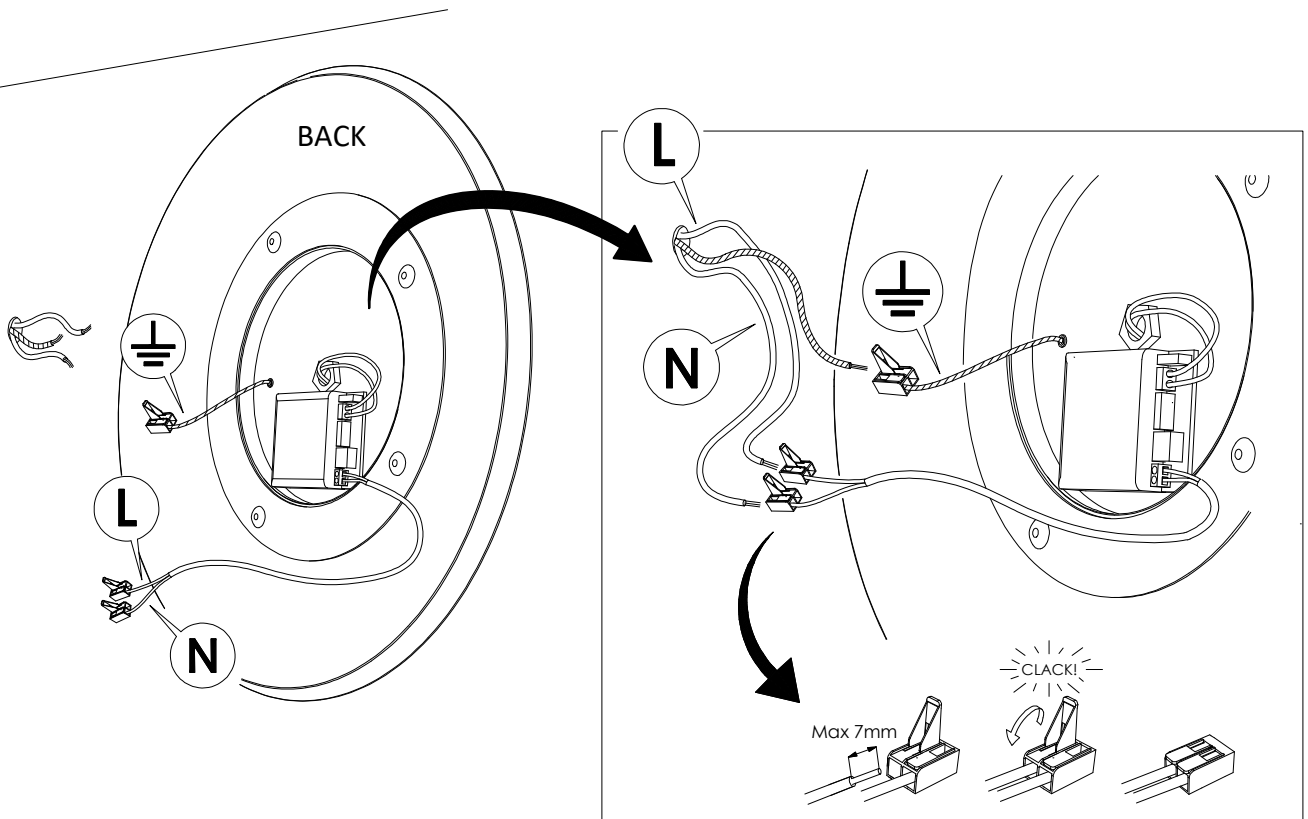

Cattaneo

new lighting atmospheres

CLEO wall - ceiling

ART. 796 - 797/50 PA - 19W LED (900mA)
ART. 796 - 797/60 PA - 33W LED (900mA)
ART. 796 - 797/80 PA - 44W LED (900mA)

220-240 V
CL. I

LA SORGENTE LUMINOSA DI QUESTO APPARECCHIO DEVE ESSERE SOSTITUITA ESCLUSIVAMENTE DAL PRODUTTORE O DAL SUO SERVIZIO ASSISTENZA O DA PERSONALE QUALIFICATO EQUIVALENTE

THE LIGHT SOURCE CONTAINED IN THIS LUMINAIRE SHALL ONLY BE REPLACED BY THE MANUFACTURER OR A SIMILAR QUALIFIED PERSON

2

3

4

Cattaneo

new lighting atmospheres

CLEO wall - ceiling

ART. 796 - 797/50 PA - 19W LED (900mA)

THE LIGHT SOURCE CONTAINED IN THIS LUMINAIRE SHALL ONLY BE REPLACED BY THE MANUFACTURER OR A SIMILAR QUALIFIED PERSON

5

6

7

8