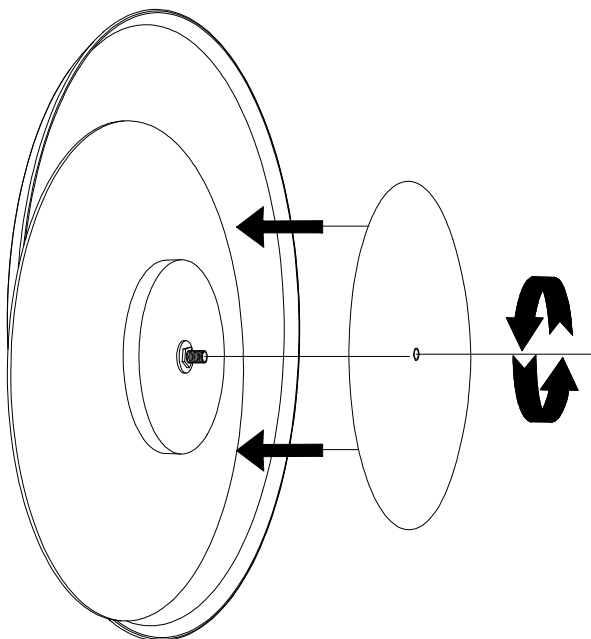

Cattaneo

new lighting atmospheres

CLEO wall - ceiling

ART. 796 - 797/50 PA - 19W LED (900mA)
ART. 796 - 797/60 PA - 33W LED (900mA)
ART. 796 - 797/80 PA - 44W LED (900mA)

220-240 V
CL. I

LA SORGENTE LUMINOSA DI QUESTO APPARECCHIO DEVE ESSERE SOSTITUITA ESCLUSIVAMENTE DAL PRODUTTORE O DAL SUO SERVIZIO ASSISTENZA O DA PERSONALE QUALIFICATO EQUIVALENTE

THE LIGHT SOURCE CONTAINED IN THIS LUMINAIRE SHALL ONLY BE REPLACED BY THE MANUFACTURER OR A SIMILAR QUALIFIED PERSON

2

3

4

Cattaneo

new lighting atmospheres

CLEO wall - ceiling

ART. 796 - 797/50 PA - 19W LED (900mA)

THE LIGHT SOURCE CONTAINED IN THIS LUMINAIRE SHALL ONLY BE REPLACED BY THE MANUFACTURER OR A SIMILAR QUALIFIED PERSON

5

6

7

8